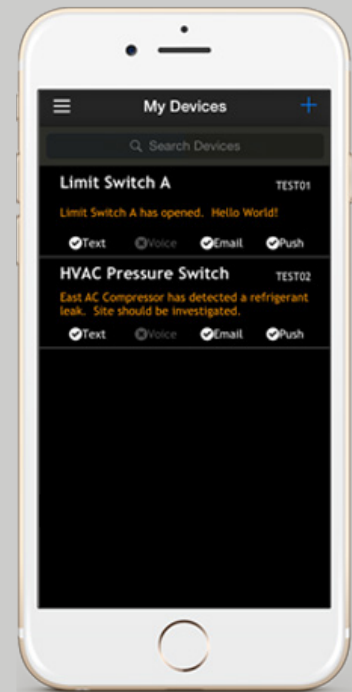

Part #: XPXVW151

Introductory Price: **$549.00** Net (10 Days)